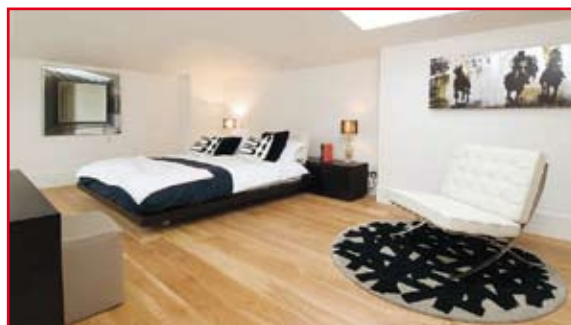

Why not visit our Showroom or call us to arrange a FREE Sampling, Survey and Estimate.

TRADE ENQUIRIES WELCOME

Opening Hours

Monday - Friday 8.00 am - 5.00 pm
Saturday - Sunday Appointment only

Dyfed Richards Limited, Showroom - Warehouse, Kentish Farm, Delvin End, Sible Hedingham, CO9 3LN